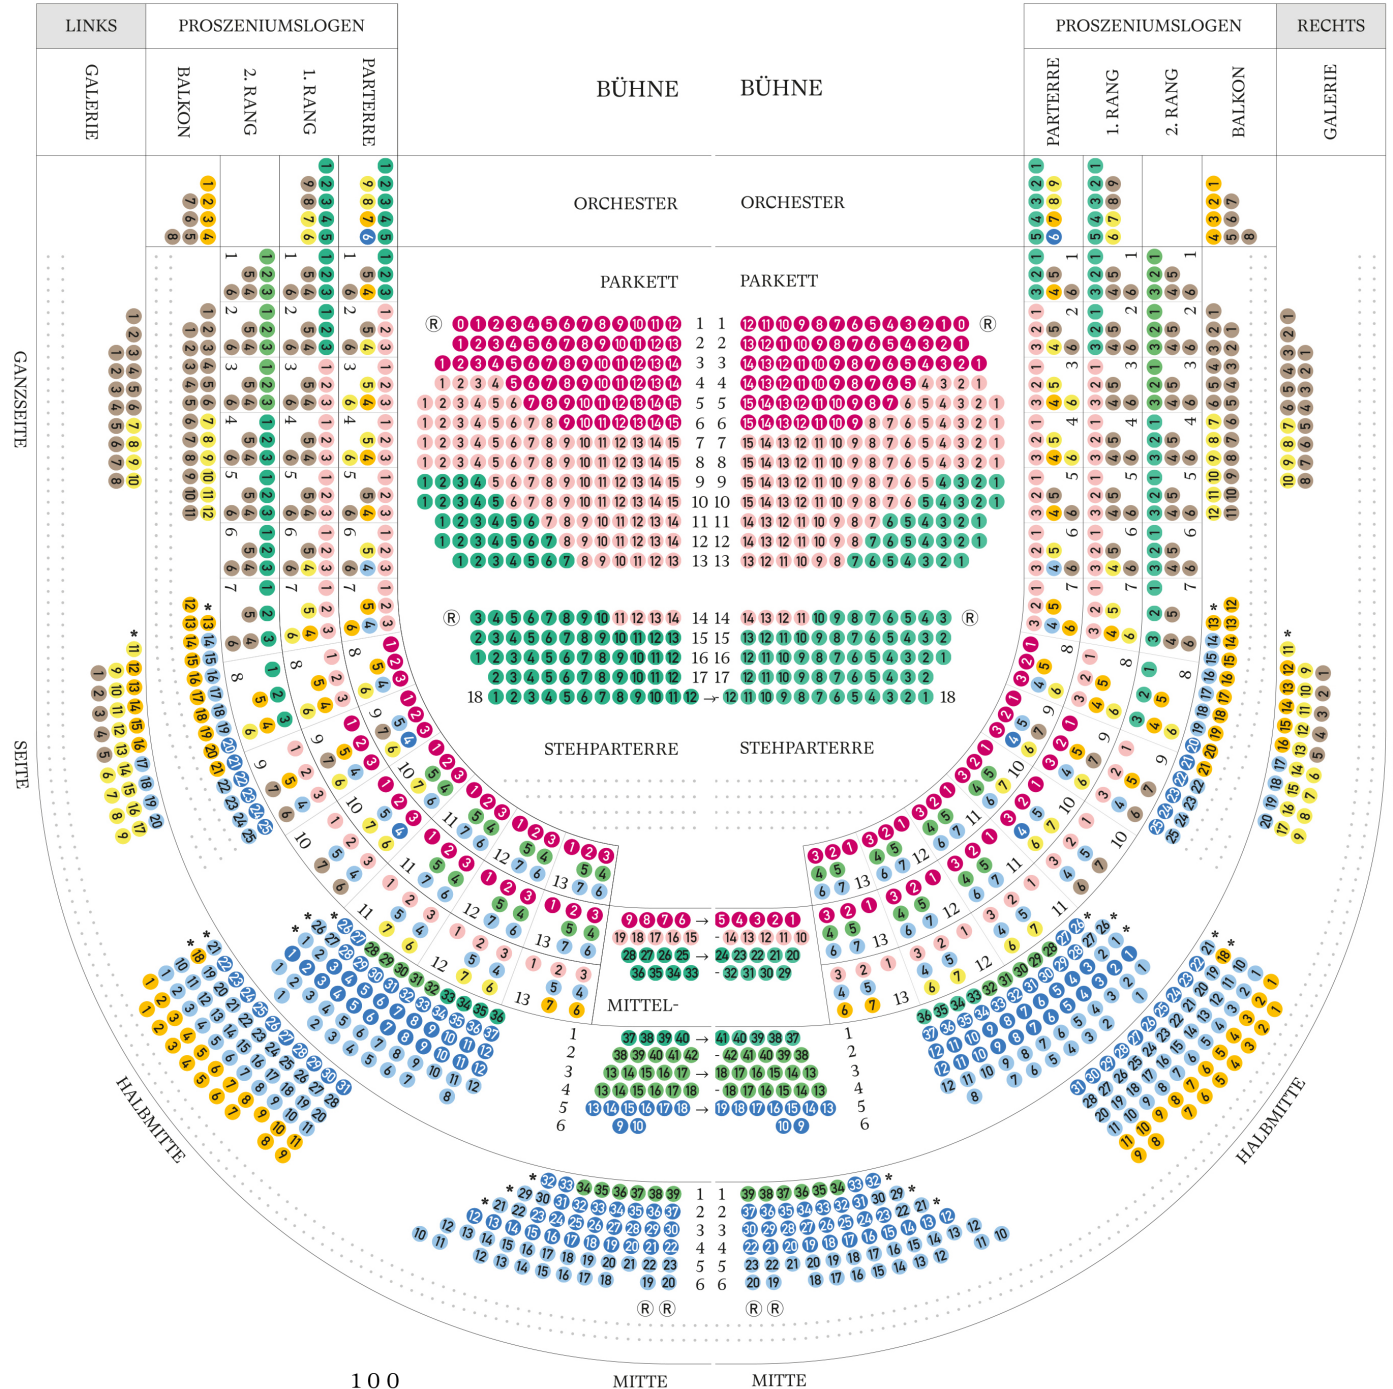

SEAT MAP

SEAT MAP

The Vienna State Opera has 1709 seats and 435 standing places.

Ⓡ 4 wheelchair places plus accompanying seats are located in the ground floor and 18 wheelchair places in the gallery.

Please note the visibility restriction in the following areas:

→ Back seats of the side boxes

→ Side area balcony and gallery

\* Edge places balcony and gallery (safety bars)

The classification of the price groups is according to the quality and line of sight of the seats.

... Standing places

All seats and almost all standing places are equipped with subtitle tablets.

- Price category 1
- Price category 2
- Price category 3
- Price category 4
- Price category 5
- Price category 6
- Price category 7
- Price category 8 with visibility restriction
- Price category 9 with visibility restriction

Places with reading lamp:  
Balcony full side and gallery full side

Further information concerning the price categories you can find on page → 97